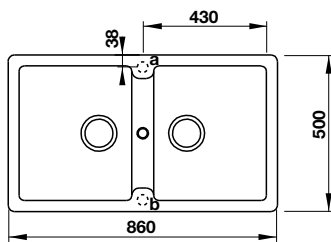

MADE IN GERMANY

NEW

Finish	Art.No.	Price/ Giá (VAT)
● Màu kem / Cream	570.36.400	9.490.000 VND
● Màu xám / Grey	570.36.500	
● Màu đen / Black	570.36.300	

- Độ sâu bồn: 200mm
- Độ dày: 1,2 mm
- Kích thước chậu: 860D x 500R mm
- Kích thước mỗi bồn: 360D x 430R mm
- Kích thước cắt đá: lắp nổi 840D x 480R mm, lắp âm 846D x 486R mm
- Đóng gói: 1 bộ tiêu chuẩn kèm siphon
- Kích thước tủ tối thiểu đề nghị: 900 mm
- Phương thức lắp đặt: lắp nổi / lắp âm

- Bowl depth: 200mm
- Thickness: 1.2 mm
- Overall dimension: 860L x 500W mm
- Bowl dimension: 360L x 430Wmm
- Cut-out dimensions: topmount 840L x 480W mm, undermount 846L x 486W mm
- Packing: full set with odour trap
- Recommended minimum cabinet size: 900 mm
- Installation method: topmount / undermount