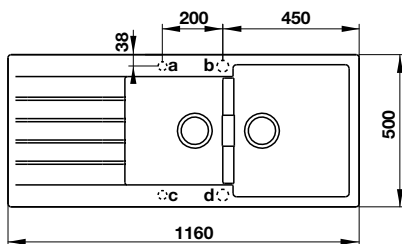

Finish	Art.No.	Price/ Giá (VAT)
● Màu kem / Cream	570.35.470	10.490.000 VND
● Màu xám / Grey	570.35.570	
● Màu đen / Black	570.35.370	

- Độ sâu bồn: 170 / 195 mm
- Độ dày: 1,2 mm
- Kích thước chậu: 1160D x 500R mm
- Kích thước mỗi bồn: 324D x 347R mm / 378D x 430R mm
- Kích thước cắt đá: lắp nổi 1140D x 480R mm, lắp âm 1146D x 486R mm
- Đóng gói: 1 bộ tiêu chuẩn kèm siphon
- Kích thước tủ tối thiểu đề nghị: 800 mm
- Phương thức lắp đặt: lắp nổi / lắp âm

- Bowl depth: 170 / 195 mm
- Thickness: 1.2 mm
- Overall dimension: 1160L x 500W mm
- Bowl dimension: 324L x 347W mm / 378L x 430W mm
- Cut-out dimensions: topmount 1140L x 480W mm, undermount 1146L x 486W mm
- Packing: full set with odour trap
- Recommended minimum cabinet size: 800 mm
- Installation method: topmount / undermount