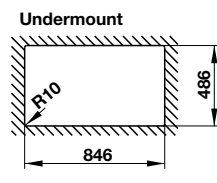

CHẬU ĐÁ ANTONIUS HS-GD8650
HÄFELE GRANITE SINK ANTONIUS HS-GD8650

5 YEARS

IU

900 MM

MADE IN GERMANY

NEW

Finish	Art.No.	Price/ Giá (VAT)
● Màu kem / Cream	570.36.400	9.490.000 VND
● Màu xám / Grey	570.36.500	
● Màu đen / Black	570.36.300	

- Độ sâu bồn: 200mm
- Độ dày: 1,2 mm
- Kích thước chậu: 860D x 500R mm
- Kích thước mỗi bồn: 360D x 430R mm
- Kích thước cắt đá: lắp nổi 840D x 480R mm, lắp âm 846D x 486R mm
- Đóng gói: 1 bộ tiêu chuẩn kèm siphon
- Kích thước tủ tối thiểu đề nghị: 900 mm
- Phương thức lắp đặt: lắp nổi / lắp âm

- Bowl depth: 200mm
- Thickness: 1.2 mm
- Overall dimension: 860L x 500W mm
- Bowl dimension: 360L x 430Wmm
- Cut-out dimensions: topmount 840L x 480W mm, undermount 846L x 486W mm
- Packing: full set with odour trap
- Recommended minimum cabinet size: 900 mm
- Installation method: topmount / undermount