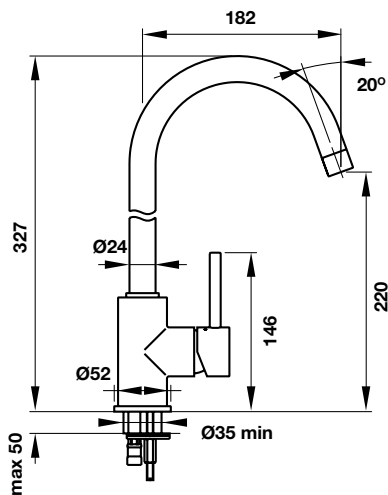

VÒI BẾP BLANCOMIDA
BLANCO - SILGRANITE TAP

Finish	Art.No.	Price/ Giá (VAT)
● Màu vàng / Jasmine	569.07.600	3.490.000 VND
● Màu xám kim loại / Alu metallic	569.07.900	
● Màu đen / Anthracite	569.07.300	

- Chất liệu: đá SILGRANIT PuraDur II
- Vòi nóng/ lạnh
- Đóng gói: trọn bộ (đã bao gồm dây cấp nước)

- *Material: SILGRANIT PuraDur II*
- *Cold & hot water mixer*
- *Packing: full set (hose included)*