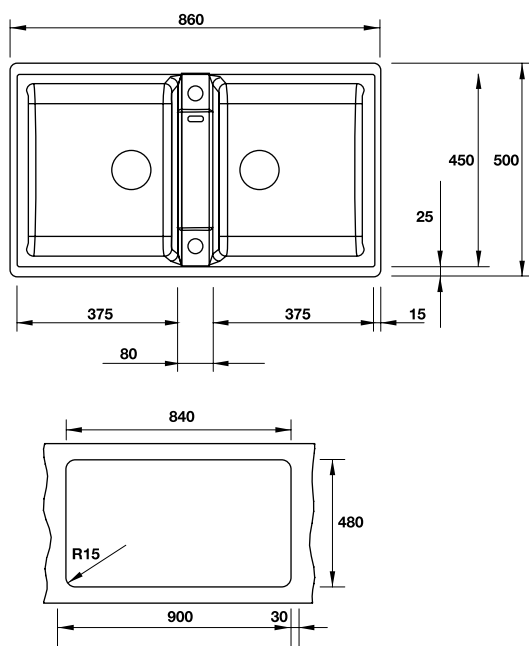

Finish	Art.No.	Price/ Giá (VAT)
● Màu vàng / Jasmine	567.68.649	10.990.000 VND
● Màu xám kim loại / Alu metallic	567.68.949	
● Màu đen / Anthracite	567.68.349	

- Độ sâu bồn: 190 mm
- Độ dày: 1,2 mm
- Kích thước chậu: 860D x 500R mm
- Kích thước mỗi bồn: 375D x 450R mm
- Kích thước cắt đá: 840D x 480R mm
- Đóng gói: 1 bộ tiêu chuẩn (gồm siphon 565.69.911)
- Kích thước tủ tối thiểu để nghi: 900 mm
- Phương thức lắp đặt: lắp nổi

- Bowl depth: 190 mm
- Thickness: 1.2 mm
- Overall dimensions: 860L x 500W mm
- Bowls dimensions: 375L x 450W mm
- Cut-out dimensions: 840L x 480W mm
- Packing: full set (including siphon 565.69.911)
- Recommended minimum cabinet size: 900 mm
- Installation method: topmount