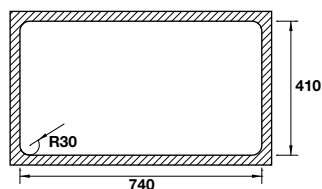

Art.No.	Price/ Giá (VAT)
567.23.020	5.990.000 VND

- Độ sâu bồn: 200 mm
- Độ dày: 0,8 mm
- Kích thước chậu: 770D x 440R mm
- Kích thước mỗi bồn: 350D x 400R mm
- Kích thước cắt đá: 740D x 410R mm
- Đóng gói: 1 bộ tiêu chuẩn kèm siphon
- Kích thước tủ tối thiểu để nghi: 900 mm
- Phương thức lắp đặt: lắp âm

- Bowl depth: 200 mm
- Thickness: 0.8 mm
- Overall dimensions: 770L x 440W mm
- Bowls dimensions: 350L x 400W mm
- Cut-out dimensions: 740L x 410W mm
- Packing: full set with odour trap
- Recommended minimum cabinet size: 900 mm
- Installation method: undermount