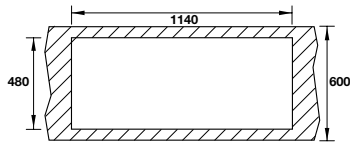

CHẬU HÄFELE INOX VALERIAN HS-SDD11650

HÄFELE STAINLESS STEEL SINK VALERIAN HS-SDD11650

5 YEARS

800 MM

MADE IN EUROPE

NEW

Art.No.

Price/ Giá (VAT)

565.86.361

5.990.000 VND

- Độ sâu bồn: 200 mm
- Độ dày: 0,8 mm
- Kích thước chậu: 1160D x 500R mm
- Kích thước mỗi bồn: 340D x 340R mm
- Kích thước cắt đá: 1140D x 480R mm
- Đóng gói: 1 bộ tiêu chuẩn kèm siphon
- Kích thước tủ tối thiểu để nghi: 800 mm
- Phương thức lắp đặt: lắp nổi

- Bowl depth: 200 mm
- Thickness: 0.8 mm
- Overall dimensions: 1160L x 500W mm
- Bowls dimensions: 340L x 340W mm
- Cut-out dimensions: 1140L x 480W mm
- Packing: full set with odour trap
- Recommended minimum cabinet size: 800 mm
- Installation method: topmount

CHẬU HÄFELE INOX CLAUDIUS HS-SDD11650

HÄFELE STAINLESS STEEL SINK CLAUDIUS HS-SDD11650

5 YEARS

800 MM

MADE IN EUROPE

Art.No.

Price/ Giá (VAT)

565.86.281

5.490.000 VND

- Độ sâu bồn: 180 mm
- Độ dày: 0,9 mm
- Kích thước chậu: 1160D x 500R mm
- Kích thước mỗi bồn: 340D x 400R mm
- Kích thước cắt đá: 1140D x 480R mm
- Đóng gói: 1 bộ tiêu chuẩn kèm siphon
- Kích thước tủ tối thiểu để nghi: 800 mm
- Phương thức lắp đặt: lắp nổi

- Bowl depth: 180 mm
- Thickness: 0.9 mm
- Overall dimensions: 1160L x 500W mm
- Bowls dimensions: 340L x 340W mm
- Cut-out dimensions: 1140L x 600W mm
- Packing: full set with odour trap
- Recommended minimum cabinet size: 800 mm
- Installation method: topmount