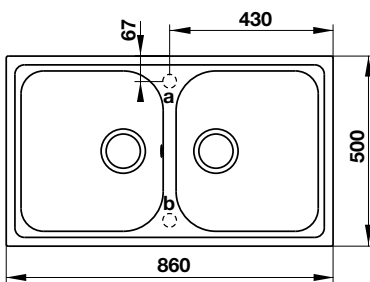

- Độ sâu bồn: 205 mm
- Độ dày: 1,2 mm
- Kích thước chậu: 860D x 500R mm
- Kích thước mỗi bồn: 373D x 373R mm
- Kích thước cắt đá: lắp nổi 840D x 480R mm, lắp âm 845D x 485R mm
- Đóng gói: 1 bộ tiêu chuẩn kèm siphon
- Kích thước tủ tối thiểu đề nghị: 900 mm
- Phương thức lắp đặt: lắp nổi / lắp âm

- Bowl depth: 205 mm
- Thickness: 1.2 mm
- Overall dimension: 860L x 500W mm
- Bowl dimension: 373L x 373W mm
- Cut-out dimensions: topmount 840L x 480W mm, undermount 845L x 485W mm
- Packing: full set with odour trap
- Recommended minimum cabinet size: 900 mm
- Installation method: topmount / undermount