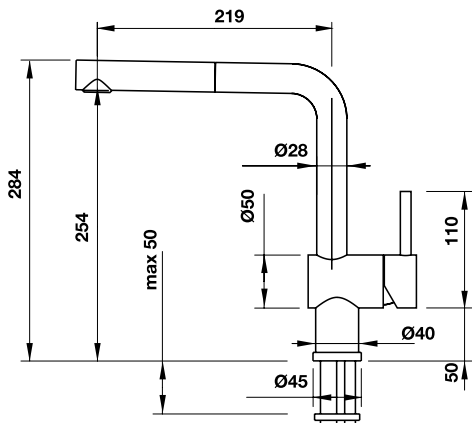

- Chất liệu: đồng bề mặt chrome
- Màu sắc: inox
- Vòi nóng/ lạnh
- Đầu vòi rửa có thể kéo dài
- Đóng gói: trọn bộ (đã bao gồm dây cấp nước)

- *Material: brass chrome surface*
- *Color: stainless steel*
- *Cold & hot water mixer*
- *Extendable spray head*
- *Packing: full set (hose included)*