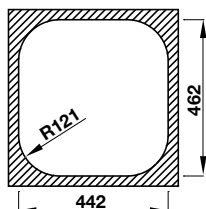

- Độ sâu bồn: 165 mm
- Độ dày: 0,8 mm
- Kích thước chậu: 465D x 485R mm
- Kích thước bồn: 400D x 365R mm
- Kích thước cắt đá: 442D x 462R mm
- Đóng gói: 1 bộ tiêu chuẩn kèm siphon
- Kích thước tủ tối thiểu để nghi: 450 mm
- Phương thức lắp đặt: lắp nổi

- Bowl depth: 165mm
- Thickness: 0.8 mm
- Overall dimensions: 465L x 485W mm
- Bowl dimensions: 400L x 365W mm
- Cut-out dimensions: 442L x 462W mm
- Packing: full set with odour trap
- Recommended minimum cabinet size: 450 mm
- Installation method: topmount