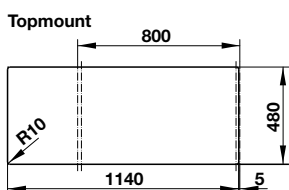

Finish	Art.No.	Price/ Giá (VAT)
● Màu kem / Cream	570.35.470	10.490.000 VND
● Màu xám / Grey	570.35.570	
● Màu đen / Black	570.35.370	

- Độ sâu bồn: 170 / 195 mm
- Độ dày: 1,2 mm
- Kích thước chậu: 1160D x 500R mm
- Kích thước mỗi bồn: 324D x 347R mm / 378D x 430R mm
- Kích thước cắt đá: lắp nổi 1140D x 480R mm, lắp âm 1146D x 486R mm
- Đóng gói: 1 bộ tiêu chuẩn kèm siphon
- Kích thước tủ tối thiểu đề nghị: 800 mm
- Phương thức lắp đặt: lắp nổi / lắp âm

- Bowl depth: 170 / 195 mm
- Thickness: 1.2 mm
- Overall dimension: 1160L x 500W mm
- Bowl dimension: 324L x 347W mm / 378L x 430W mm
- Cut-out dimensions: topmount 1140L x 480W mm, undermount 1146L x 486W mm
- Packing: full set with odour trap
- Recommended minimum cabinet size: 800 mm
- Installation method: topmount / undermount