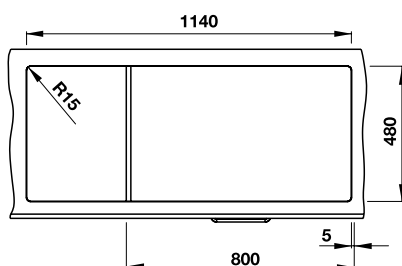

- Độ sâu bồn: 190 mm
- Độ dày: 1,2 mm
- Kích thước chậu: 1160D x 500R mm
- Kích thước mỗi bồn: 337,5D x 450R mm
- Kích thước cắt đá: 1140D x 480R mm
- Đóng gói: 1 bộ tiêu chuẩn (gồm siphon 565.69.911)
- Kích thước tủ tối thiểu đề nghị: 800 mm
- Phương thức lắp đặt: lắp nổi

- Bowl depth: 190 mm
- Thickness: 1.2 mm
- Overall dimensions: 1160L x 500W mm
- Bowls dimensions: 337.5L x 450W mm
- Cut-out dimensions: 1140L x 480W mm
- Packing: full set (including siphon 565.69.911)
- Recommended minimum cabinet size: 800 mm
- Installation method: topmount