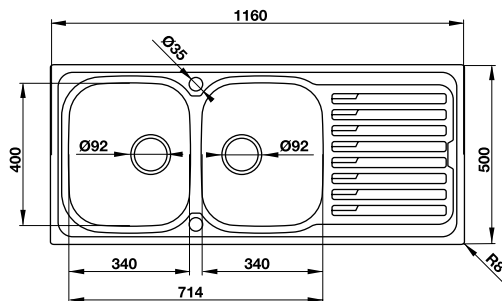

- Bowl depth: 180 mm
- Thickness: 1 mm
- Overall dimensions: 1160L x 500W mm
- Bowls dimensions: 340L x 400W mm
- Cut-out dimensions: 800L x 480W mm
- Packing: full set (including sink 570.27.200 and siphon 565.69.501 / 565.69.911)
- Recommended cabinet size: 800 mm
- Installation method: topmount

- Bowl depth: 200 mm
- Thickness: 0.8 mm
- Overall dimensions: 1160L x 500W mm
- Bowls dimensions: 340L x 340W mm
- Cut-out dimensions: 1140L x 480W mm
- Packing: full set with odour trap
- Recommended minimum cabinet size: 800 mm
- Installation method: topmount

5.490.000 VND

- Độ sâu bồn: 180 mm
- Độ dày: 0,9 mm
- Kích thước chậu: 1160D x 500R mm
- Kích thước mỗi bồn: 340D x 400R mm
- Kích thước cắt đá: 1140D x 480R mm
- Đóng gói: 1 bộ tiêu chuẩn kèm siphon
- Kích thước tủ tối thiểu để nghi: 800 mm
- Phương thức lắp đặt: lắp nổi

- Bowl depth: 180 mm
- Thickness: 0.9 mm
- Overall dimensions: 1160L x 500W mm
- Bowls dimensions: 340L x 340W mm
- Cut-out dimensions: 1140L x 600W mm
- Packing: full set with odour trap
- Recommended minimum cabinet size: 800 mm
- Installation method: topmount