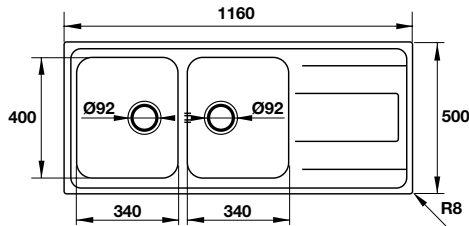

CHẬU HÄFELE INOX VALERIAN HS-SDD11650

HÄFELE STAINLESS STEEL SINK VALERIAN HS-SDD11650

5 YEARS

800 MM

MADE IN EUROPE

NEW

Art.No.

Price/ Giá (VAT)

565.86.361

5.990.000 VND

- Độ sâu bồn: 200 mm
- Độ dày: 0,8 mm
- Kích thước chậu: 1160D x 500R mm
- Kích thước mỗi bồn: 340D x 340R mm
- Kích thước cắt đá: 1140D x 480R mm
- Đóng gói: 1 bộ tiêu chuẩn kèm siphon
- Kích thước tủ tối thiểu để nghi: 800 mm
- Phương thức lắp đặt: lắp nổi

- Bowl depth: 200 mm
- Thickness: 0.8 mm
- Overall dimensions: 1160L x 500W mm
- Bowls dimensions: 340L x 340W mm
- Cut-out dimensions: 1140L x 480W mm
- Packing: full set with odour trap
- Recommended minimum cabinet size: 800 mm
- Installation method: topmount

CHẬU HÄFELE INOX CLAUDIUS HS-SDD11650

HÄFELE STAINLESS STEEL SINK CLAUDIUS HS-SDD11650

5 YEARS

800 MM

MADE IN EUROPE

Art.No.

Price/ Giá (VAT)

565.86.281

5.490.000 VND

- Độ sâu bồn: 180 mm
- Độ dày: 0,9 mm
- Kích thước chậu: 1160D x 500R mm
- Kích thước mỗi bồn: 340D x 400R mm
- Kích thước cắt đá: 1140D x 480R mm
- Đóng gói: 1 bộ tiêu chuẩn kèm siphon
- Kích thước tủ tối thiểu để nghi: 800 mm
- Phương thức lắp đặt: lắp nổi

- Bowl depth: 180 mm
- Thickness: 0.9 mm
- Overall dimensions: 1160L x 500W mm
- Bowls dimensions: 340L x 340W mm
- Cut-out dimensions: 1140L x 600W mm
- Packing: full set with odour trap
- Recommended minimum cabinet size: 800 mm
- Installation method: topmount