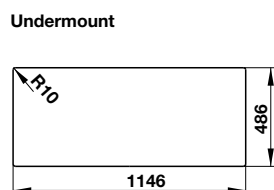

Finish	Art.No.	Price/ Giá (VAT)
● Màu kem / Cream	570.35.470	10.490.000 VND
● Màu xám / Grey	570.35.570	
● Màu đen / Black	570.35.370	

- Độ sâu bồn: 170 / 195 mm
- Độ dày: 1,2 mm
- Kích thước chậu: 1160D x 500R mm
- Kích thước mỗi bồn: 324D x 347R mm / 378D x 430R mm
- Kích thước cắt đá: lắp nổi 1140D x 480R mm, lắp âm 1146D x 486R mm
- Đóng gói: 1 bộ tiêu chuẩn kèm siphon
- Kích thước tủ tối thiểu đề nghị: 800 mm
- Phương thức lắp đặt: lắp nổi / lắp âm

- Bowl depth: 170 / 195 mm
- Thickness: 1.2 mm
- Overall dimension: 1160L x 500W mm
- Bowl dimension: 324L x 347W mm / 378L x 430W mm
- Cut-out dimensions: topmount 1140L x 480W mm, undermount 1146L x 486W mm
- Packing: full set with odour trap
- Recommended minimum cabinet size: 800 mm
- Installation method: topmount / undermount