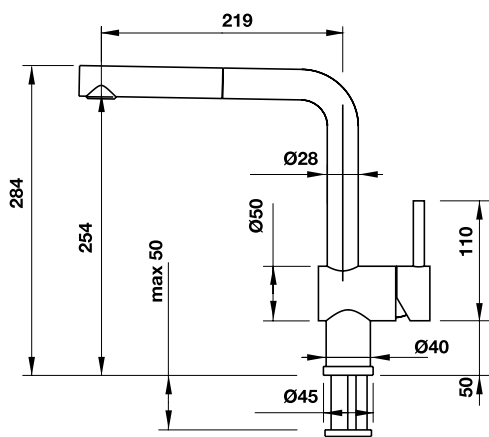

Finish	Art.No.	Price/ Giá (VAT)
● Màu vàng / Jasmine	565.68.650	10.990.000 VND
● Màu xám kim loại / Alu metallic	565.68.950	
● Màu đen / Anthracite	565.68.350	

- Chất liệu: đá SILGRANIT PuraDur II
- Vòi nóng/ lạnh
- Đầu vòi rửa có thể kéo dài
- Đóng gói: trọn bộ (đã bao gồm dây cấp nước)

- Material: SILGRANIT PuraDur II
- Cold & hot water mixer
- Extendable spray head
- Packing: full set (hose included)