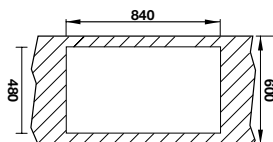

MADE IN
EUROPE

NEW

Art.No.

Price/ Giá (VAT)

565.86.381

3.490.000 VND

- Độ sâu bồn: 150 mm
- Độ dày: 0,8 mm
- Kích thước chậu: 860D x 500R mm
- Kích thước mỗi bồn: 340D x 400R mm
- Kích thước cắt đá: 840D x 480R mm
- Đóng gói: 1 bộ tiêu chuẩn kèm siphon
- Kích thước tủ tối thiểu đề nghị: 900 mm
- Phương thức lắp đặt: lắp nổi

- Bowl depth: 150 mm
- Thickness: 0.8 mm
- Overall dimensions: 860L x 500W mm
- Bowls dimensions: 340L x 400W mm
- Cut-out dimensions: 840L x 480W mm
- Packing: full set with odour trap
- Recommended minimum cabinet size: 900 mm
- Installation method: inset