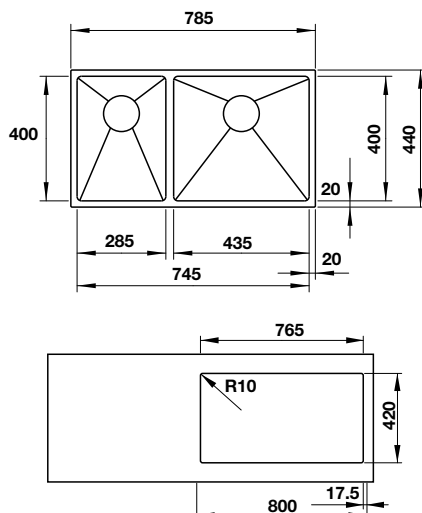

Art.No.	Price/ Giá (VAT)
570.27.169	11.990.000 VND

- Độ sâu bồn: 200 mm
- Độ dày: 1 mm
- Kích thước chậu: 785D x 440R mm
- Kích thước mỗi bồn: 285D x 400R mm / 435D x 400R mm
- Kích thước cắt đá: 765D x 420R mm
- Đóng gói: 1 bộ tiêu chuẩn (gồm chậu 570.27.160 và siphon 565.69.502 / 565.69.911)
- Kích thước tủ tối thiểu đề nghị: 900 mm
- Phương thức lắp đặt: lắp âm

- Bowl depth: 200 mm
- Thickness: 1 mm
- Overall dimensions: 785L x 440W mm
- Bowl dimensions: 285L x 400W mm / 435L x 400W mm
- Cut-out dimensions: 765L x 420W mm
- Packing: full set (including sink 570.27.160 and siphon 565.69.502 / 565.69.911)
- Recommended minimum cabinet size: 900 mm
- Installation method: undermount