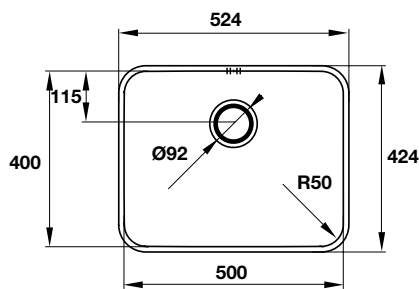

Undermount

Art.No.	Price/ Giá (VAT)
565.86.331	3.990.000 VND

- Độ sâu bồn: 180 mm
- Độ dày: 0,8 mm
- Kích thước chậu: 524D x 424R mm
- Kích thước bồn: 500D x 400R mm
- Kích thước cắt đá: 500D x 400R mm
- Đóng gói: 1 bộ tiêu chuẩn kèm siphon
- Kích thước tủ tối thiểu để ngh: 600 mm
- Phương thức lắp đặt: lắp âm

- Bowl depth: 180 mm
- Thickness: 0.8 mm
- Overall dimensions: 524L x 424W mm
- Bowl dimensions: 500L x 400W mm
- Cut-out dimensions: 500L x 400W mm
- Packing: full set with odour trap
- Recommended minimum cabinet size: 600 mm
- Installation method: undermount