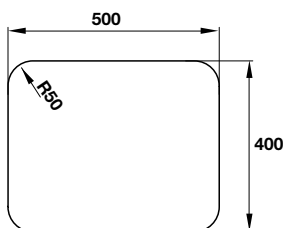

Undermount