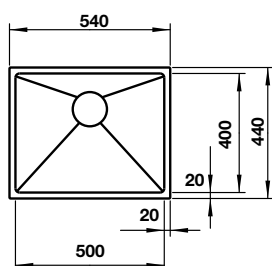

- Độ sâu bồn: 200 mm
- Độ dày: 1 mm
- Kích thước chậu: 540D x 440R mm
- Kích thước bồn: 500D x 400R mm
- Kích thước cắt đá: lắp nổi 520D x 420R mm, lắp âm 500D x 400R mm
- Đóng gói: 1 bộ tiêu chuẩn (gồm chậu 570.27.150 và siphon 565.69.500 / 565.69.911)
- Kích thước tủ tối thiểu đề nghị: 600 mm
- Phương thức lắp đặt: topmount / undermount

- Bowl depth: 200 mm
- Thickness: 1 mm
- Overall dimensions: 540L x 440W mm
- Bowl dimensions: 500L x 400W mm
- Cut-out dimensions: topmount 520L x 420W mm, undermount 500L x 400W mm
- Packing: full set (including sink 570.27.150 and siphon 565.69.500 / 565.69.911)
- Recommended minimum cabinet size: 600 mm
- Installation method: topmount / undermount