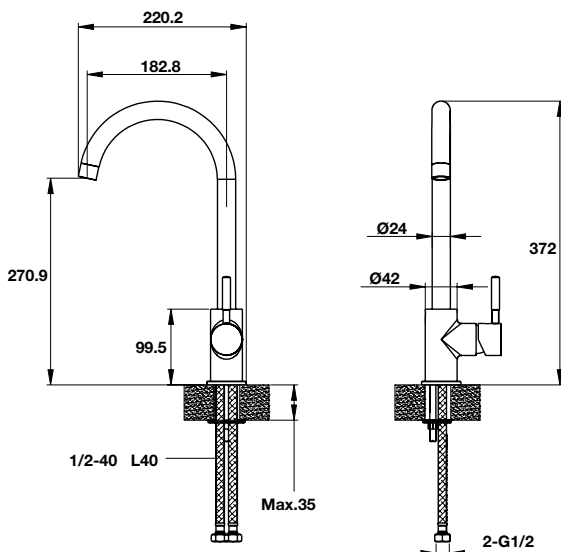

NEW

Finish	Art.No.	Price/ Giá (VAT)
● Màu kem / Cream	570.51.490	2.490.000 VND
● Màu xám / Grey	570.51.590	
● Màu đen / Black	570.51.390	

- Chất liệu: GRANTEC & Chrome
- Vòi nóng/ lạnh
- Đầu vòi rửa có thể kéo dài
- Đóng gói: trọn bộ (đã bao gồm dây cấp nước)

- Material: GRANTEC & Chrome surface
- Cold & hot water mixer
- Extendable spray head
- Packing: full set (hose included)