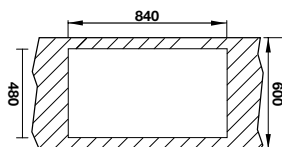

- Độ sâu bồn: 200 mm
- Độ dày: 0,8 mm
- Kích thước chậu: 860D x 500R mm
- Kích thước mỗi bồn: 330D x 400R mm
- Kích thước cắt đá: 840D x 480R mm
- Đóng gói: 1 bộ tiêu chuẩn kèm siphon
- Kích thước tủ tối thiểu đề nghị: 900 mm
- Phương thức lắp đặt: lắp nổi

- Bowl depth: 200 mm
- Thickness: 0.8 mm
- Overall dimensions: 860L x 500W mm
- Bowls dimensions: 330L x 400W mm
- Cut-out dimensions: 840L x 480W mm
- Packing: full set with odour trap
- Recommended minimum cabinet size: 900 mm
- Installation method: topmount