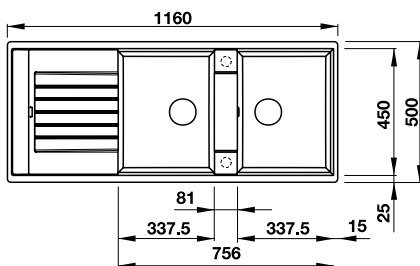

- Độ sâu bồn: 190 mm
- Độ dày: 1,2 mm
- Kích thước chậu: 1160D x 500R mm
- Kích thước mỗi bồn: 337,5D x 450R mm
- Kích thước cắt đá: 1140D x 480R mm
- Đóng gói: 1 bộ tiêu chuẩn (gồm siphon 565.69.911)
- Kích thước tủ tối thiểu đề nghị: 800 mm
- Phương thức lắp đặt: lắp nổi

- Bowl depth: 190 mm
- Thickness: 1.2 mm
- Overall dimensions: 1160L x 500W mm
- Bowls dimensions: 337.5L x 450W mm
- Cut-out dimensions: 1140L x 480W mm
- Packing: full set (including siphon 565.69.911)
- Recommended minimum cabinet size: 800 mm
- Installation method: topmount