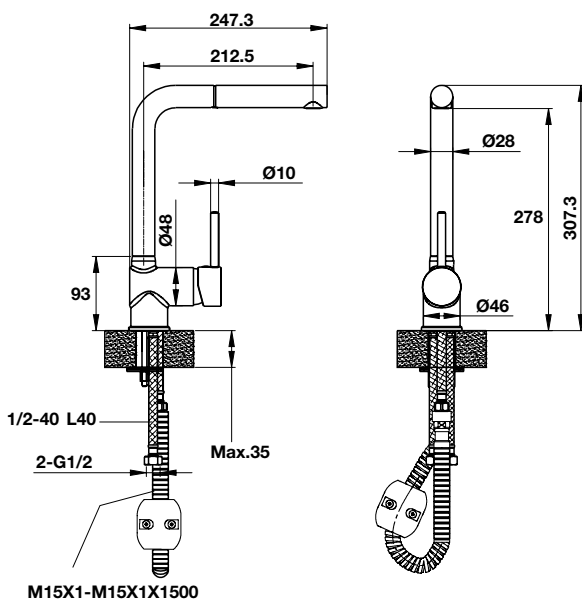

NEW

Finish	Art.No.	Price/ Giá (VAT)
● Màu kem / Cream	570.51.480	3.490.000 VND
● Màu xám / Grey	570.51.580	
● Màu đen / Black	570.51.380	

- Chất liệu: GRANTEC & Chrome
- Vòi nóng/ lạnh
- Đầu vòi rửa có thể kéo dài
- Đóng gói: trọn bộ (đã bao gồm dây cấp nước)

- Material: GRANTEC & Chrome surface
- Cold & hot water mixer
- Extendable spray head
- Packing: full set (hose included)