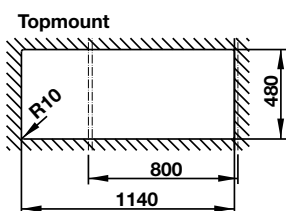

- Bowl depth: 140 / 230mm
- Thickness: 1.2 mm
- Overall dimension: 1140L x 460W mm
- Bowl dimension: 133L x 384W mm / 509L x 384W mm
- Cut-out dimensions: topmount 1120L x 440W mm, undermount 1080L x 400W mm
- Packing: full set with siphon and accessories (wooden chopping, steel colander, steel basket, steel tray)
- Recommended minimum cabinet size: 1200 mm
- Installation method: topmount / undermount

- Bowl depth: 170 / 195 mm
- Thickness: 1.2 mm
- Overall dimension: 1160L x 500W mm
- Bowl dimension: 324L x 347W mm / 378L x 430W mm
- Cut-out dimensions: topmount 1140L x 480W mm, undermount 1146L x 486W mm
- Packing: full set with odour trap
- Recommended minimum cabinet size: 800 mm
- Installation method: topmount / undermount

- Độ sâu bồn: 204mm
- Độ dày: 1,2 mm
- Kích thước chậu: 1160D x 500R mm
- Kích thước mỗi bồn: 341D x 422R mm
- Kích thước cắt đá: lắp nổi 1140D x 480R mm, lắp âm 1145D x 481R mm
- Đóng gói: 1 bộ tiêu chuẩn kèm siphon
- Kích thước tủ tối thiểu đề nghị: 800 mm
- Phương thức lắp đặt: lắp nổi / lắp âm

- Bowl depth: 204 mm
- Thickness: 1.2 mm
- Overall dimension: 1160L x 500W mm
- Bowl dimension: 341L x 422Wmm
- Cut-out dimensions: topmount 1140L x 480W mm, undermount 1145L x 481W mm
- Packing: full set with odour trap
- Recommended minimum cabinet size: 800 mm
- Installation method: topmount / undermount