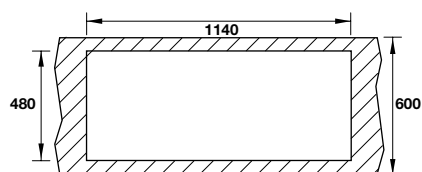

- Độ sâu bồn: 180 mm
- Độ dày: 0,9 mm
- Kích thước chậu: 1160D x 500R mm
- Kích thước mỗi bồn: 340D x 400R mm
- Kích thước cắt đá: 1140D x 480R mm
- Đóng gói: 1 bộ tiêu chuẩn kèm siphon
- Kích thước tủ tối thiểu để nghi: 800 mm
- Phương thức lắp đặt: lắp nổi

- Bowl depth: 180 mm
- Thickness: 0.9 mm
- Overall dimensions: 1160L x 500W mm
- Bowls dimensions: 340L x 340W mm
- Cut-out dimensions: 1140L x 600W mm
- Packing: full set with odour trap
- Recommended minimum cabinet size: 800 mm
- Installation method: topmount