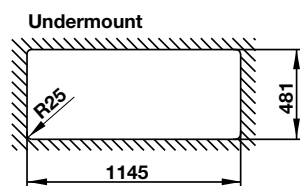

Finish	Art.No.	Price/ Giá (VAT)
● Màu kem / Cream	570.35.460	9.990.000 VND
● Màu xám / Grey	570.35.560	
● Màu đen / Black	570.35.360	

- Độ sâu bồn: 204mm
- Độ dày: 1,2 mm
- Kích thước chậu: 1160D x 500R mm
- Kích thước mỗi bồn: 341D x 422R mm
- Kích thước cắt đá: lắp nổi 1140D x 480R mm, lắp âm 1145D x 481R mm
- Đóng gói: 1 bộ tiêu chuẩn kèm siphon
- Kích thước tủ tối thiểu đề nghị: 800 mm
- Phương thức lắp đặt: lắp nổi / lắp âm

- Bowl depth: 204 mm
- Thickness: 1.2 mm
- Overall dimension: 1160L x 500W mm
- Bowl dimension: 341L x 422Wmm
- Cut-out dimensions: topmount 1140L x 480W mm, undermount 1145L x 481W mm
- Packing: full set with odour trap
- Recommended minimum cabinet size: 800 mm
- Installation method: topmount / undermount