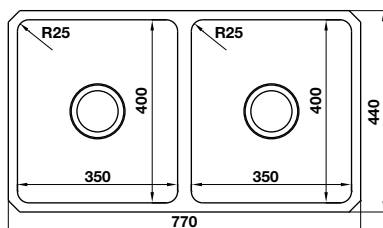

Art.No.	Price/ Giá (VAT)
567.23.020	5.990.000 VND

- Độ sâu bồn: 200 mm
- Độ dày: 0,8 mm
- Kích thước chậu: 770D x 440R mm
- Kích thước mỗi bồn: 350D x 400R mm
- Kích thước cắt đá: 740D x 410R mm
- Đóng gói: 1 bộ tiêu chuẩn kèm siphon
- Kích thước tủ tối thiểu để nghi: 900 mm
- Phương thức lắp đặt: lắp âm

- Bowl depth: 200 mm
- Thickness: 0.8 mm
- Overall dimensions: 770L x 440W mm
- Bowls dimensions: 350L x 400W mm
- Cut-out dimensions: 740L x 410W mm
- Packing: full set with odour trap
- Recommended minimum cabinet size: 900 mm
- Installation method: undermount