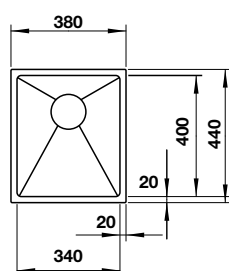

- Độ sâu bồn: 200 mm
- Độ dày: 1 mm
- Kích thước chậu: 380D x 440R mm
- Kích thước bồn: 340D x 400R mm
- Kích thước cắt đá: lắp nổi 360D x 420R mm, lắp âm 340D x 400R mm
- Đóng gói: 1 bộ tiêu chuẩn (gồm chậu 570.27.140 và siphon 565.69.500 / 565.69.911)
- Kích thước tủ tối thiểu đề nghị: 450 mm
- Phương thức lắp đặt: lắp nổi / lắp âm

- Bowl depth: 200 mm
- Thickness: 1 mm
- Overall dimensions: 380L x 440W mm
- Bowl dimensions: 340L x 400W mm
- Cut-out dimensions: topmount 360L x 420W mm, undermount 340L x 400W mm
- Packing: full set (including sink 570.27.149 and siphon 565.69.500 / 565.69.911)
- Recommended minimum cabinet size: 450 mm
- Installation method: topmount / undermount