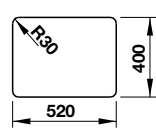

Undermount