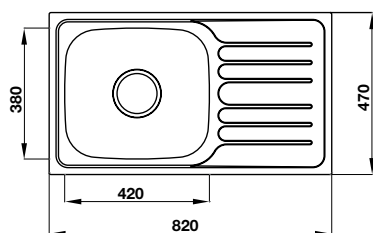

- Độ sâu bồn: 185 mm
- Độ dày: 0,8 mm
- Kích thước chậu: 820D x 470R mm
- Kích thước bồn: 420D x 380R mm
- Kích thước cắt đá: 800D x 450R mm
- Đóng gói: 1 bộ tiêu chuẩn kèm siphon
- Kích thước tủ tối thiểu để nghi: 600 mm
- Phương thức lắp đặt: lắp nổi

- *Bowl depth: 185 mm*
- *Thickness: 0.8 mm*
- *Overall dimensions: 820L x 470W mm*
- *Bowl dimensions: 420L x 380W mm*
- *Cut-out dimensions: 800L x 450W mm*
- *Packing: full set with odour trap*
- *Recommended minimum cabinet size: 600 mm*
- *Installation method: topmount*