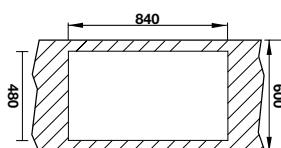

MADE IN
EUROPE

NEW

Art.No.	Price/ Giá (VAT)
565.86.371	2.990.000 VND