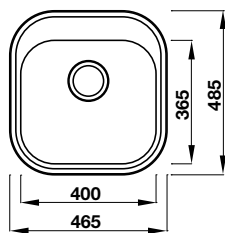

- Độ sâu bồn: 165 mm
- Độ dày: 0,8 mm
- Kích thước chậu: 465D x 485R mm
- Kích thước bồn: 400D x 365R mm
- Kích thước cắt đá: 442D x 462R mm
- Đóng gói: 1 bộ tiêu chuẩn kèm siphon
- Kích thước tủ tối thiểu để nghi: 450 mm
- Phương thức lắp đặt: lắp nổi

- Bowl depth: 165mm
- Thickness: 0.8 mm
- Overall dimensions: 465L x 485W mm
- Bowl dimensions: 400L x 365W mm
- Cut-out dimensions: 442L x 462W mm
- Packing: full set with odour trap
- Recommended minimum cabinet size: 450 mm
- Installation method: topmount