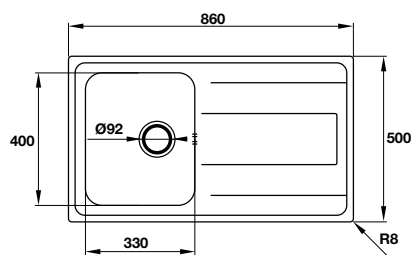

- Độ sâu bồn: 200 mm
- Độ dày: 0,8 mm
- Kích thước chậu: 860D x 500R mm
- Kích thước bồn: 330D x 400R mm
- Kích thước cắt đá: 840D x 480R mm
- Đóng gói: 1 bộ tiêu chuẩn kèm siphon
- Kích thước tủ tối thiểu để nghi: 450 mm
- Phương thức lắp đặt: lắp nổi

- Bowl depth: 200 mm
- Thickness: 0.8 mm
- Overall dimensions: 860L x 500W mm
- Bowl dimensions: 330L x 400W mm
- Cut-out dimensions: 840L x 480W mm
- Packing: full set with odour trap
- Recommended minimum cabinet size: 450 mm
- Installation method: topmount