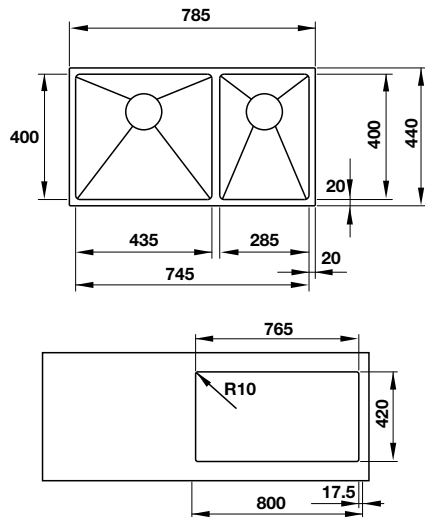

Art.No.	Price/ Giá (VAT)
570.27.179	11.990.000 VND

- Độ sâu bồn: 200 mm
- Độ dày: 1 mm
- Kích thước chậu: 785D x 440R mm
- Kích thước mỗi bồn: 435D x 400R mm / 285D x 400R mm
- Kích thước cắt đá: 765D x 420R mm
- Đóng gói: 1 bộ tiêu chuẩn (gồm chậu 570.27.170 và siphon 565.69.502 / 565.69.911)
- Kích thước tủ tối thiểu đề nghị: 900 mm
- Phương thức lắp đặt: lắp âm

- Bowl depth: 200 mm
- Thickness: 1 mm
- Overall dimensions: 785L x 440W mm
- Bowl dimensions: 435L x 400W mm / 285L x 400W mm
- Cut-out dimensions: 765L x 420W mm
- Packing: full set (including sink 570.27.170 and siphon 565.69.502 / 565.69.911)
- Recommended minimum cabinet size: 900 mm
- Installation method: undermount

CHẬU BLANCO INOX QUATRUS R15 285/435-IU

BLANCO SINK QUATRUS R15 285/435-IU