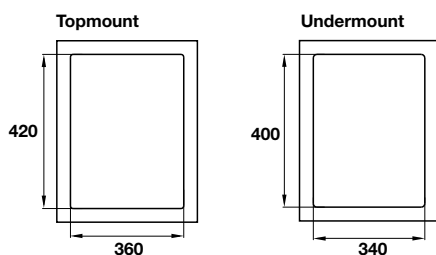

- Độ sâu bồn: 200 mm
- Độ dày: 1 mm
- Kích thước chậu: 380D x 440R mm
- Kích thước bồn: 340D x 400R mm
- Kích thước cắt đá: lắp nổi 360D x 420R mm, lắp âm 340D x 400R mm
- Đóng gói: 1 bộ tiêu chuẩn (gồm chậu 570.27.140 và siphon 565.69.500 / 565.69.911)
- Kích thước tủ tối thiểu đề nghị: 450 mm
- Phương thức lắp đặt: lắp nổi / lắp âm

- Bowl depth: 200 mm
- Thickness: 1 mm
- Overall dimensions: 380L x 440W mm
- Bowl dimensions: 340L x 400W mm
- Cut-out dimensions: topmount 360L x 420W mm, undermount 340L x 400W mm
- Packing: full set (including sink 570.27.149 and siphon 565.69.500 / 565.69.911)
- Recommended minimum cabinet size: 450 mm
- Installation method: topmount / undermount