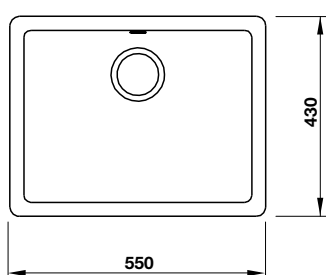

- Độ sâu bồn: 200 mm
- Độ dày: 1,2 mm
- Kích thước chậu: 550D x 430R mm
- Kích thước bồn: 490D x 370R mm
- Kích thước cắt đá: topmount 530D x 410R mm, undermount 490D x 370R mm
- Đóng gói: 1 bộ tiêu chuẩn kèm siphon
- Kích thước tủ tối thiểu để nghị: 600 mm
- Phương thức lắp đặt: lắp nổi / lắp âm

- Bowl depth: 200 mm
- Thickness: 1.2 mm
- Overall dimensions: 550L x 430W mm
- Bowl dimensions: 490L x 370W mm
- Cut-out dimensions: topmount 530L x 410W mm, undermount 490L x 370W mm
- Packing: full set with odour trap
- Recommended minimum cabinet size: 600 mm
- Installation method: topmount / undermount