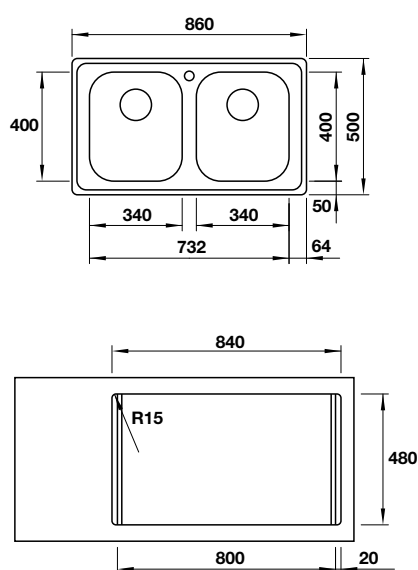

- Độ sâu bồn: 180 mm
- Độ dày: 1 mm
- Kích thước chậu: 860D x 500R mm
- Kích thước mỗi bồn: 340D x 400R mm
- Kích thước cắt đá: 800D x 480R mm
- Đóng gói: 1 bộ tiêu chuẩn (gồm chậu 570.27.210 và siphon 565.69.501 / 565.69.911)
- Kích thước tủ tối thiểu để nghi: 800 mm
- Phương thức lắp đặt: lắp nổi

- Bowl depth: 180 mm
- Thickness: 1 mm
- Overall dimensions: 860L x 500W mm
- Bowls dimensions: 340L x 400W mm
- Cut-out dimensions: 800L x 480W mm
- Packing: full set (including sink 570.27.210 and siphon 565.69.501 / 565.69.911)
- Recommended minimum cabinet size: 800 mm
- Installation method: topmount