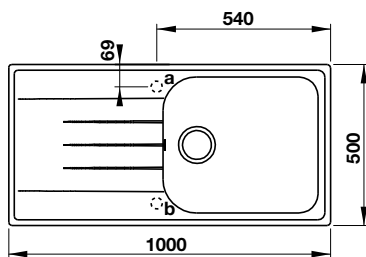

Finish	Art.No.	Price/ Giá (VAT)
● Màu kem / Cream	570.36.450	7.990.000 VND
● Màu xám / Grey	570.36.550	
● Màu đen / Black	570.36.350	

- Độ sâu bồn: 220 mm
- Độ dày: 1,2 mm
- Kích thước chậu: 1000D x 500R mm
- Kích thước bồn: 482D x 422R mm
- Kích thước cắt đá: lắp nổi 980D x 480R mm, lắp âm 985D x 481R mm
- Đóng gói: 1 bộ tiêu chuẩn kèm siphon
- Kích thước tủ tối thiểu đề nghị: 1000 mm
- Phương thức lắp đặt: lắp nổi / lắp âm

- Bowl depth: 220 mm
- Thickness: 1.2 mm
- Overall dimensions: 1000L x 500W mm
- Bowl dimensions: 482L x 422W mm
- Cut-out dimensions: topmount 980L x 480W mm, undermount 985L x 481W mm
- Packing: full set with odour trap
- Recommended minimum cabinet size: 1000 mm
- Installation method: topmount / undermount