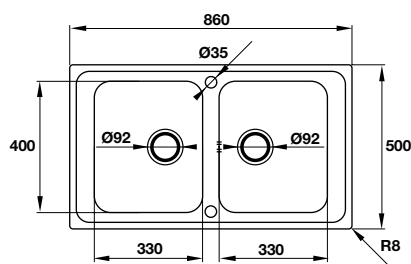

- Độ sâu bồn: 200 mm
- Độ dày: 0,8 mm
- Kích thước chậu: 860D x 500R mm
- Kích thước mỗi bồn: 330D x 400R mm
- Kích thước cắt đá: 840D x 480R mm
- Đóng gói: 1 bộ tiêu chuẩn kèm siphon
- Kích thước tủ tối thiểu đề nghị: 900 mm
- Phương thức lắp đặt: lắp nổi

- Bowl depth: 200 mm
- Thickness: 0.8 mm
- Overall dimensions: 860L x 500W mm
- Bowls dimensions: 330L x 400W mm
- Cut-out dimensions: 840L x 480W mm
- Packing: full set with odour trap
- Recommended minimum cabinet size: 900 mm
- Installation method: topmount