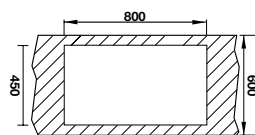

- Độ sâu bồn: 185 mm
- Độ dày: 0,8 mm
- Kích thước chậu: 820D x 470R mm
- Kích thước bồn: 420D x 380R mm
- Kích thước cắt đá: 800D x 450R mm
- Đóng gói: 1 bộ tiêu chuẩn kèm siphon
- Kích thước tủ tối thiểu để nghi: 600 mm
- Phương thức lắp đặt: lắp nổi

- *Bowl depth: 185 mm*
- *Thickness: 0.8 mm*
- *Overall dimensions: 820L x 470W mm*
- *Bowl dimensions: 420L x 380W mm*
- *Cut-out dimensions: 800L x 450W mm*
- *Packing: full set with odour trap*
- *Recommended minimum cabinet size: 600 mm*
- *Installation method: topmount*