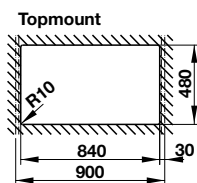

CHẬU ĐÁ ANTONIUS HS-GD8650
HÄFELE GRANITE SINK ANTONIUS HS-GD8650

5 YEARS

IU

900 MM

MADE IN GERMANY

NEW

Finish	Art.No.	Price/ Giá (VAT)
● Màu kem / Cream	570.36.400	9.490.000 VND
● Màu xám / Grey	570.36.500	
● Màu đen / Black	570.36.300	

- Độ sâu bồn: 200mm
- Độ dày: 1,2 mm
- Kích thước chậu: 860D x 500R mm
- Kích thước mỗi bồn: 360D x 430R mm
- Kích thước cắt đá: lắp nổi 840D x 480R mm, lắp âm 846D x 486R mm
- Đóng gói: 1 bộ tiêu chuẩn kèm siphon
- Kích thước tủ tối thiểu đề nghị: 900 mm
- Phương thức lắp đặt: lắp nổi / lắp âm

- Bowl depth: 200mm
- Thickness: 1.2 mm
- Overall dimension: 860L x 500W mm
- Bowl dimension: 360L x 430Wmm
- Cut-out dimensions: topmount 840L x 480W mm, undermount 846L x 486W mm
- Packing: full set with odour trap
- Recommended minimum cabinet size: 900 mm
- Installation method: topmount / undermount