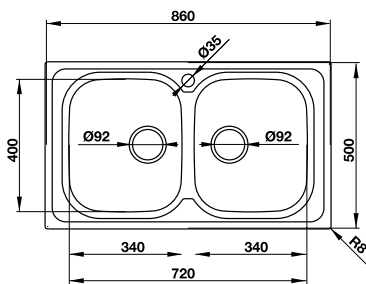

Art.No.	Price/ Giá (VAT)
565.86.271	5.490.000 VND

- Độ sâu bồn: 180 mm
- Độ dày: 0,9 mm
- Kích thước chậu: 860D x 500R mm
- Kích thước mỗi bồn: 340D x 400R mm
- Kích thước cắt đá: 840D x 480R mm
- Đóng gói: 1 bộ tiêu chuẩn kèm siphon
- Kích thước tủ tối thiểu đề nghị: 800 mm
- Phương thức lắp đặt: lắp nổi

- Bowl depth: 180 mm
- Thickness: 0.9 mm
- Overall dimensions: 860L x 500W mm
- Bowls dimensions: 340L x 400W mm
- Cut-out dimensions: 840L x 480W mm
- Packing: full set with odour trap
- Recommended minimum cabinet size: 800 mm
- Installation method: topmount