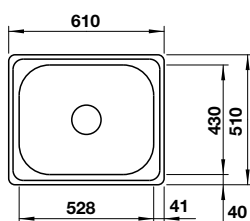

- Độ sâu bồn: 200 mm
- Độ dày: 1 mm
- Kích thước chậu: 610D x 510R mm
- Kích thước bồn: 528D x 430R mm
- Kích thước cắt đá: 590D x 492R mm
- Đóng gói: 1 bộ tiêu chuẩn (gồm chậu 570.27.190 và siphon 565.69.014 / 565.69.911)
- Kích thước tủ tối thiểu đề nghị: 600 mm
- Phương thức lắp đặt: lắp nổi

- Bowl depth: 200 mm
- Thickness: 1 mm
- Overall dimensions: 610L x 510W mm
- Bowl dimensions: 528L x 430W mm
- Cut-out dimensions: 590L x 492W mm
- Packing: full set (including sink 570.27.190 and siphon 565.69.014 / 565.69.911)
- Recommended minimum cabinet size: 600 mm
- Installation method: topmount