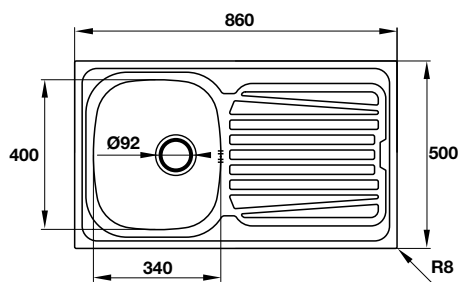

MADE IN
EUROPE

NEW

Art.No.	Price/ Giá (VAT)
565.86.371	2.990.000 VND